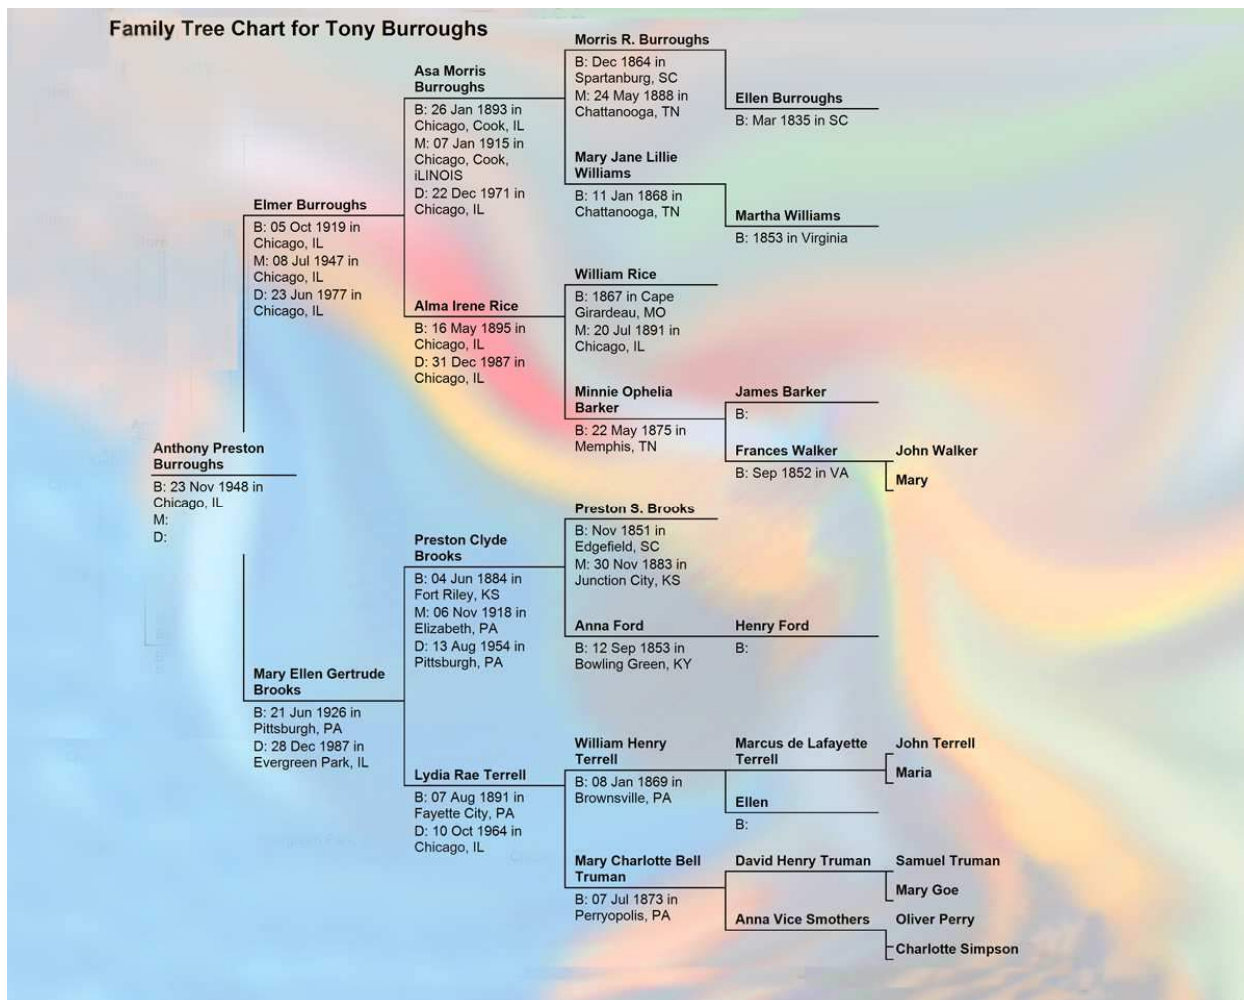

No. 5

Genealogy chart over abstract art

This is a Pedigree Genealogy Chart over abstract art.